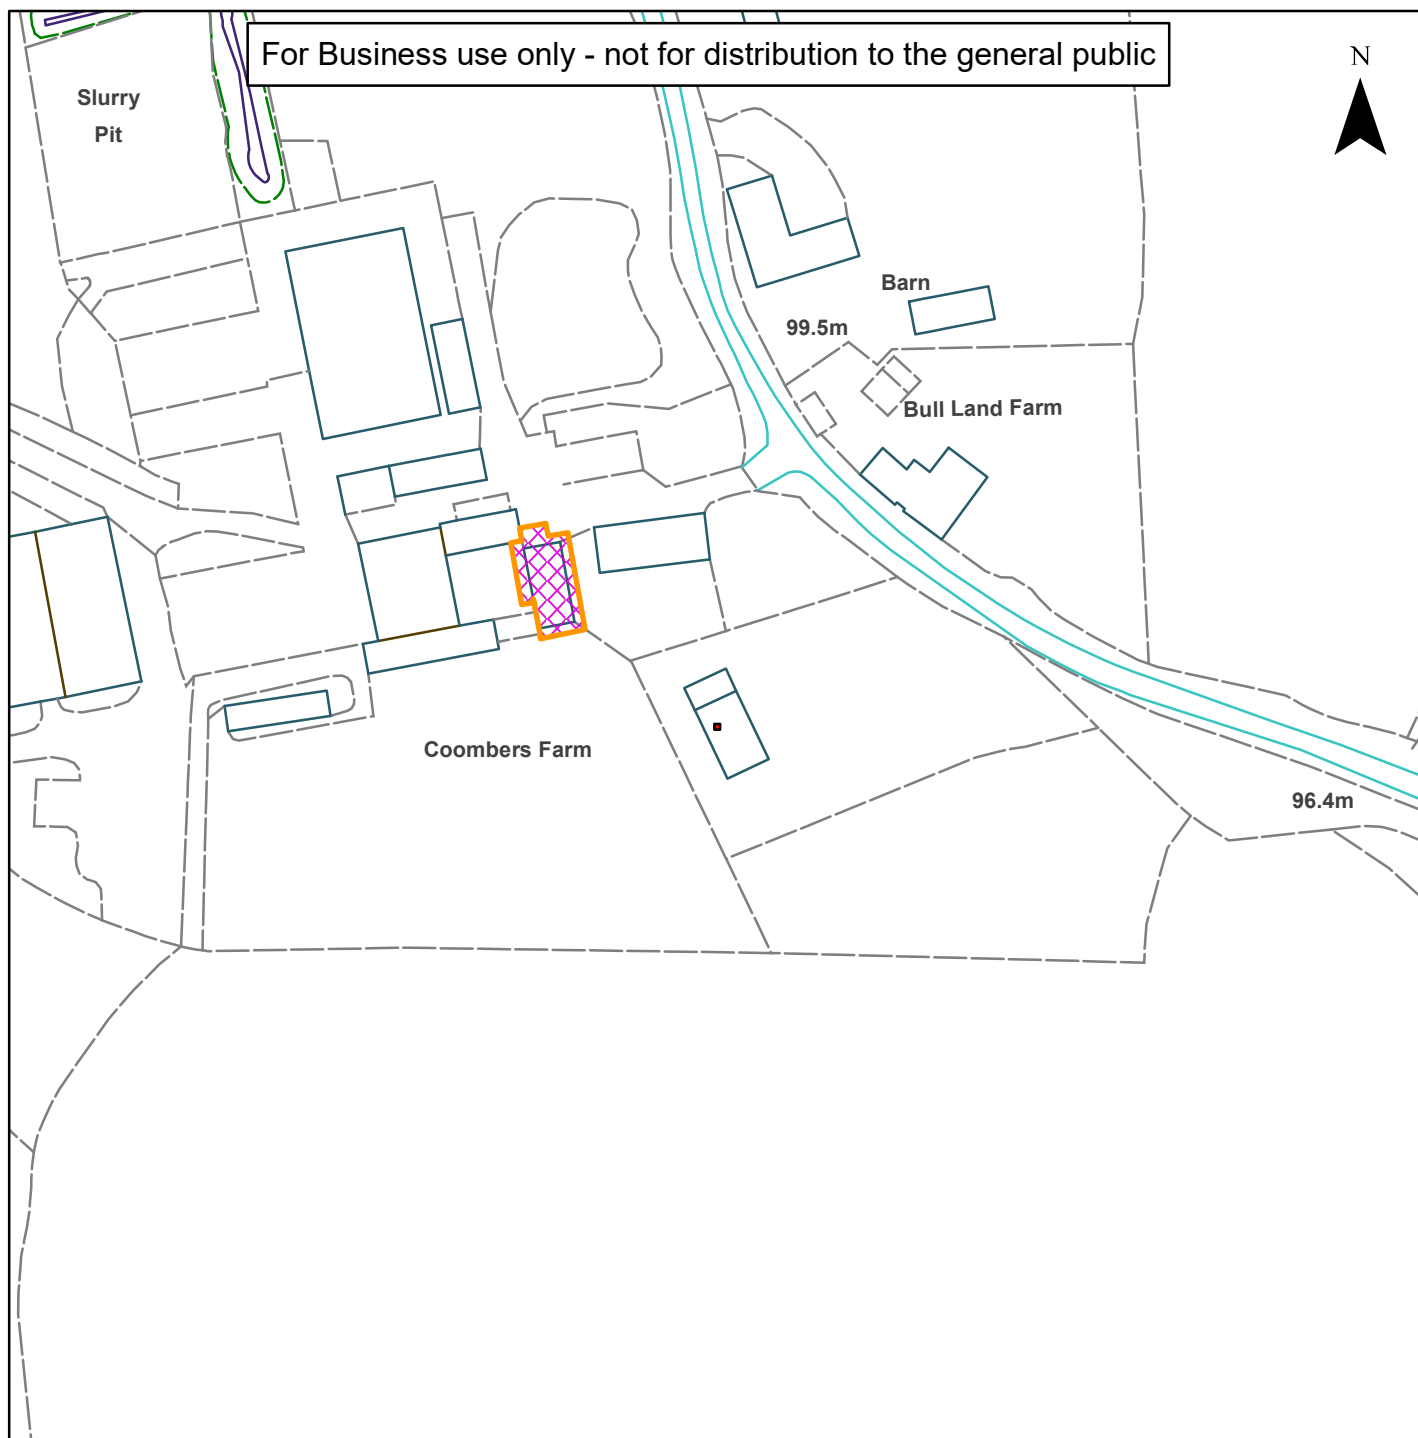

08) DC/23/0085

Horsham District Council

Coombers Farm, RH12 4SR

Scale: 1:1,250

Reproduced by permission of Ordnance Survey map on behalf of HMSO. © Crown copyright and database rights (2019). Ordnance Survey Licence.100023865